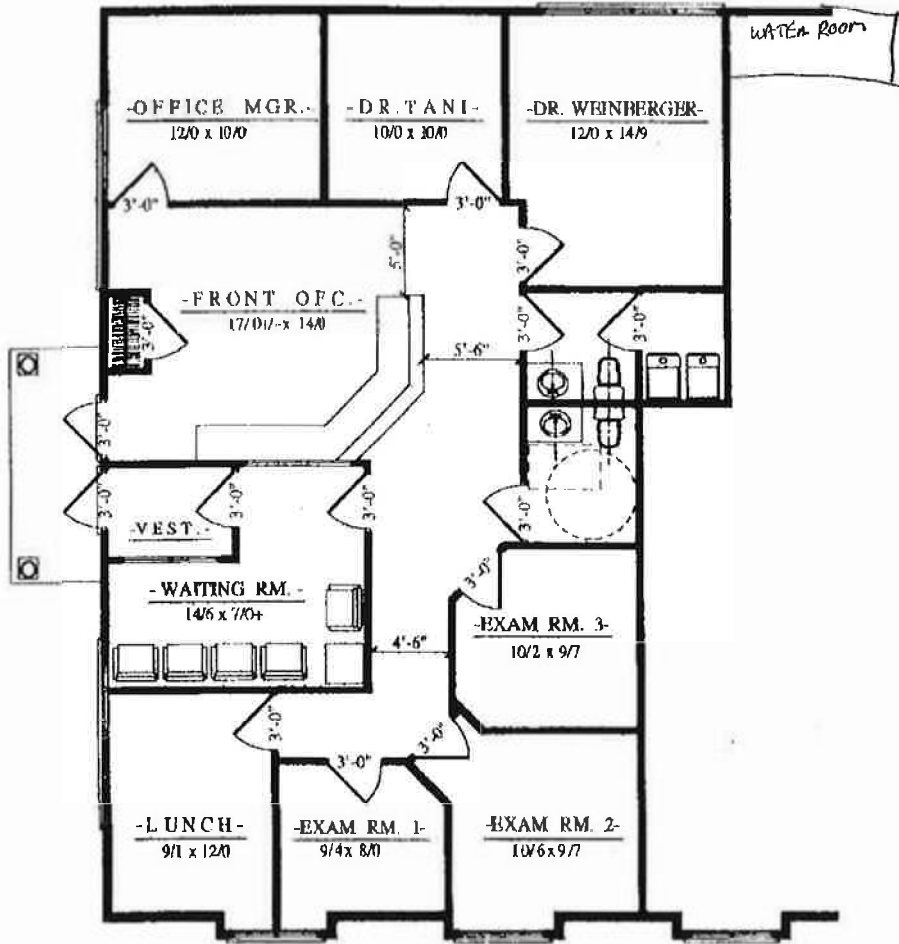

51.5 ft

35.4 ft

1,660 SQUARE FEET

DR. WEINBERGER SUITE

- TENANT PLAN -

1/8" = 1'-0" UNITS ONE and TWO
OPTION FOUR

5,175 sf

89.4 ft

62.5 ft

Exit Through X-Ray Door
Turn Left
Exit Right Outside Door

7515 Fredle Drive

63.49

74.47

50.34

24.88

15.40