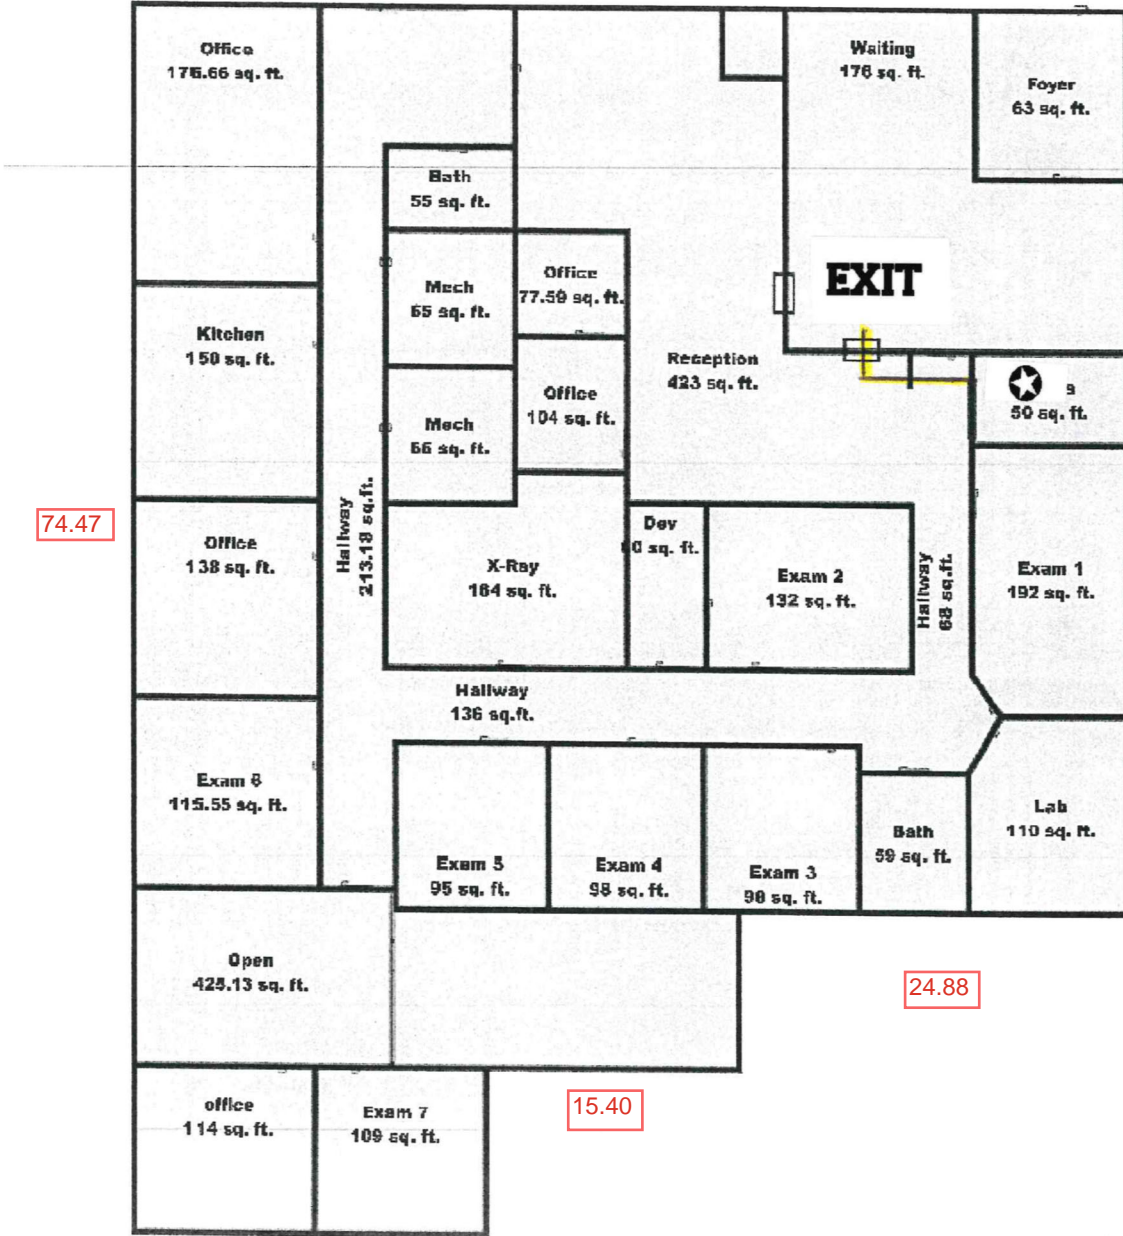

51.5 ft

35.4 ft

1,660 SQUARE FEET

DR. WEINBERGER SUITE

- TENANT PLAN -

1/8" = 1'-0" UNITS ONE and TWO
OPTION FOUR

5,175 sf

89.4 ft

62.5 ft

Exit Through X-Ray Door
Turn Left
Exit Right Outside Door

7515 Fredle Drive

63.49

74.47

50.34

24.88

15.40